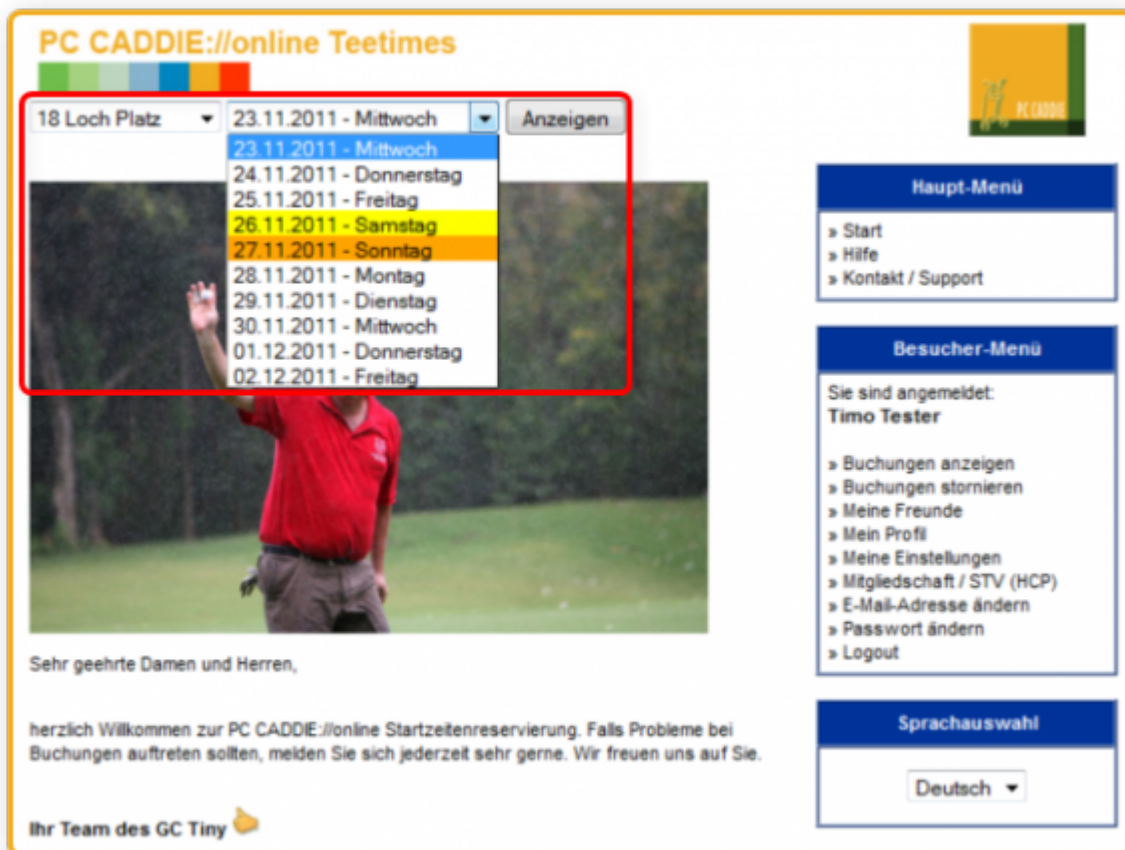

😊 After the successful login you will see your name and all possible functions in the menu bar on the right.

To securely logout of the system click **Logout**.

Book a tee time

Choose the desired "Course" and "Date" and click **View Tee Times (Anzeigen)**

You will now see an overview with all bookings. People/figures with a white dot have activated the option "be visible for others". When you move your mouse pointer over a person/figure players name will be shown.