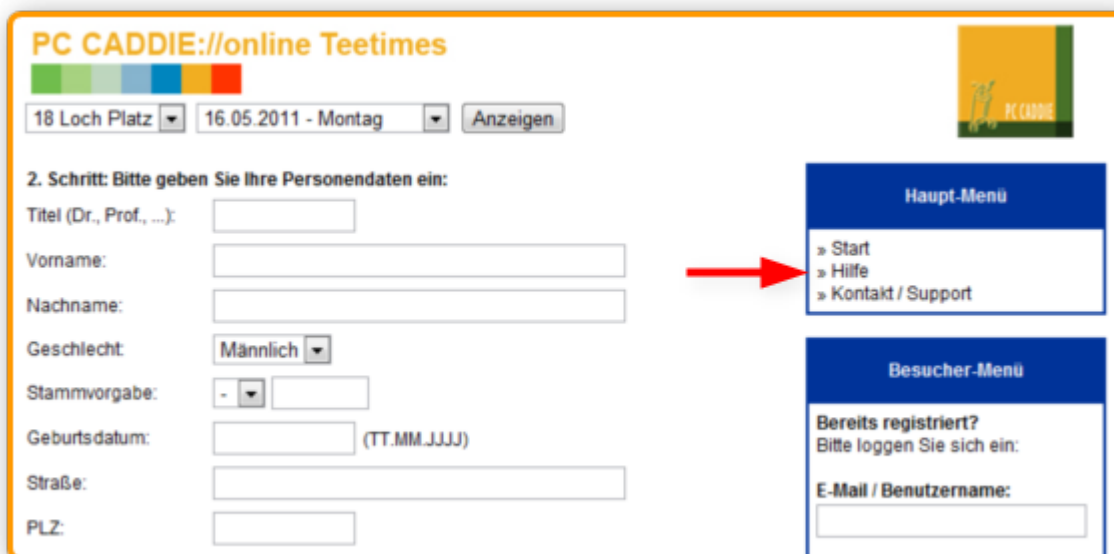

⚠ Registration and login will not appear if deactivated by the golfclub.

Login and Logout

After you have successfully completed your registration you can now access your account. Enter your E-mail address (1) and your password (2) and click **Login** (3).