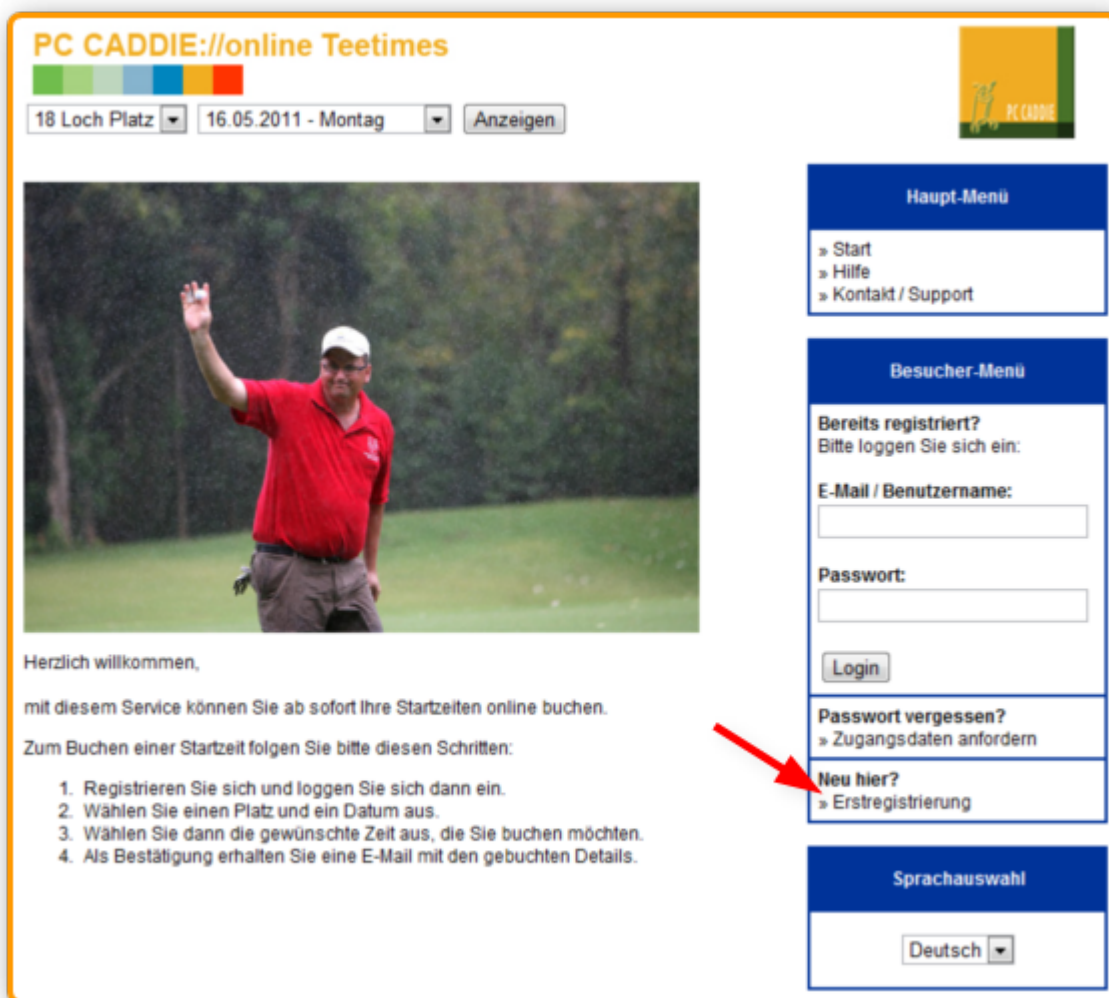

Tee time/Golf Pro booking

Dear users and soon-to-be's,

with this brief instruction we would like to give you a better understanding using the main tools for the Online-Tee-Time-Reservation. If you have any further questions, please do not hesitate to ask us, [contact us via E-mail](#).

- [FAQ - Frequently asked questions](#)

We hope you enjoy using the Online-System.

Your
PC CADDIE://online-Team

How to create an account

If you are not registered yet, click **New user (Erstregistrierung)** on the bottom right of the page.

You will see a short overview of the upcoming steps to complete the registration process. Please click