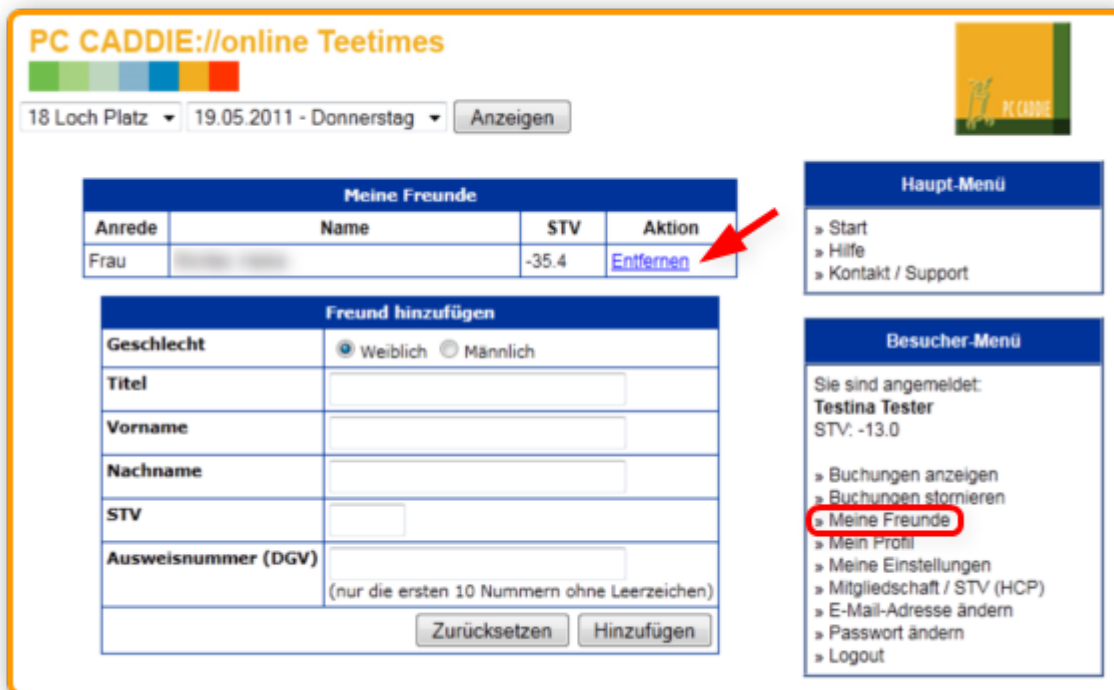

ⓘ By clicking **Delete (Entfernen)** you can also remove players from your friendlist.

Changing account settings

You can edit or change the following settings:

My Profile

Here you can change your profile settings. You can also leave your details at the local golfclub office and the club can adjust your given information with the online-system.